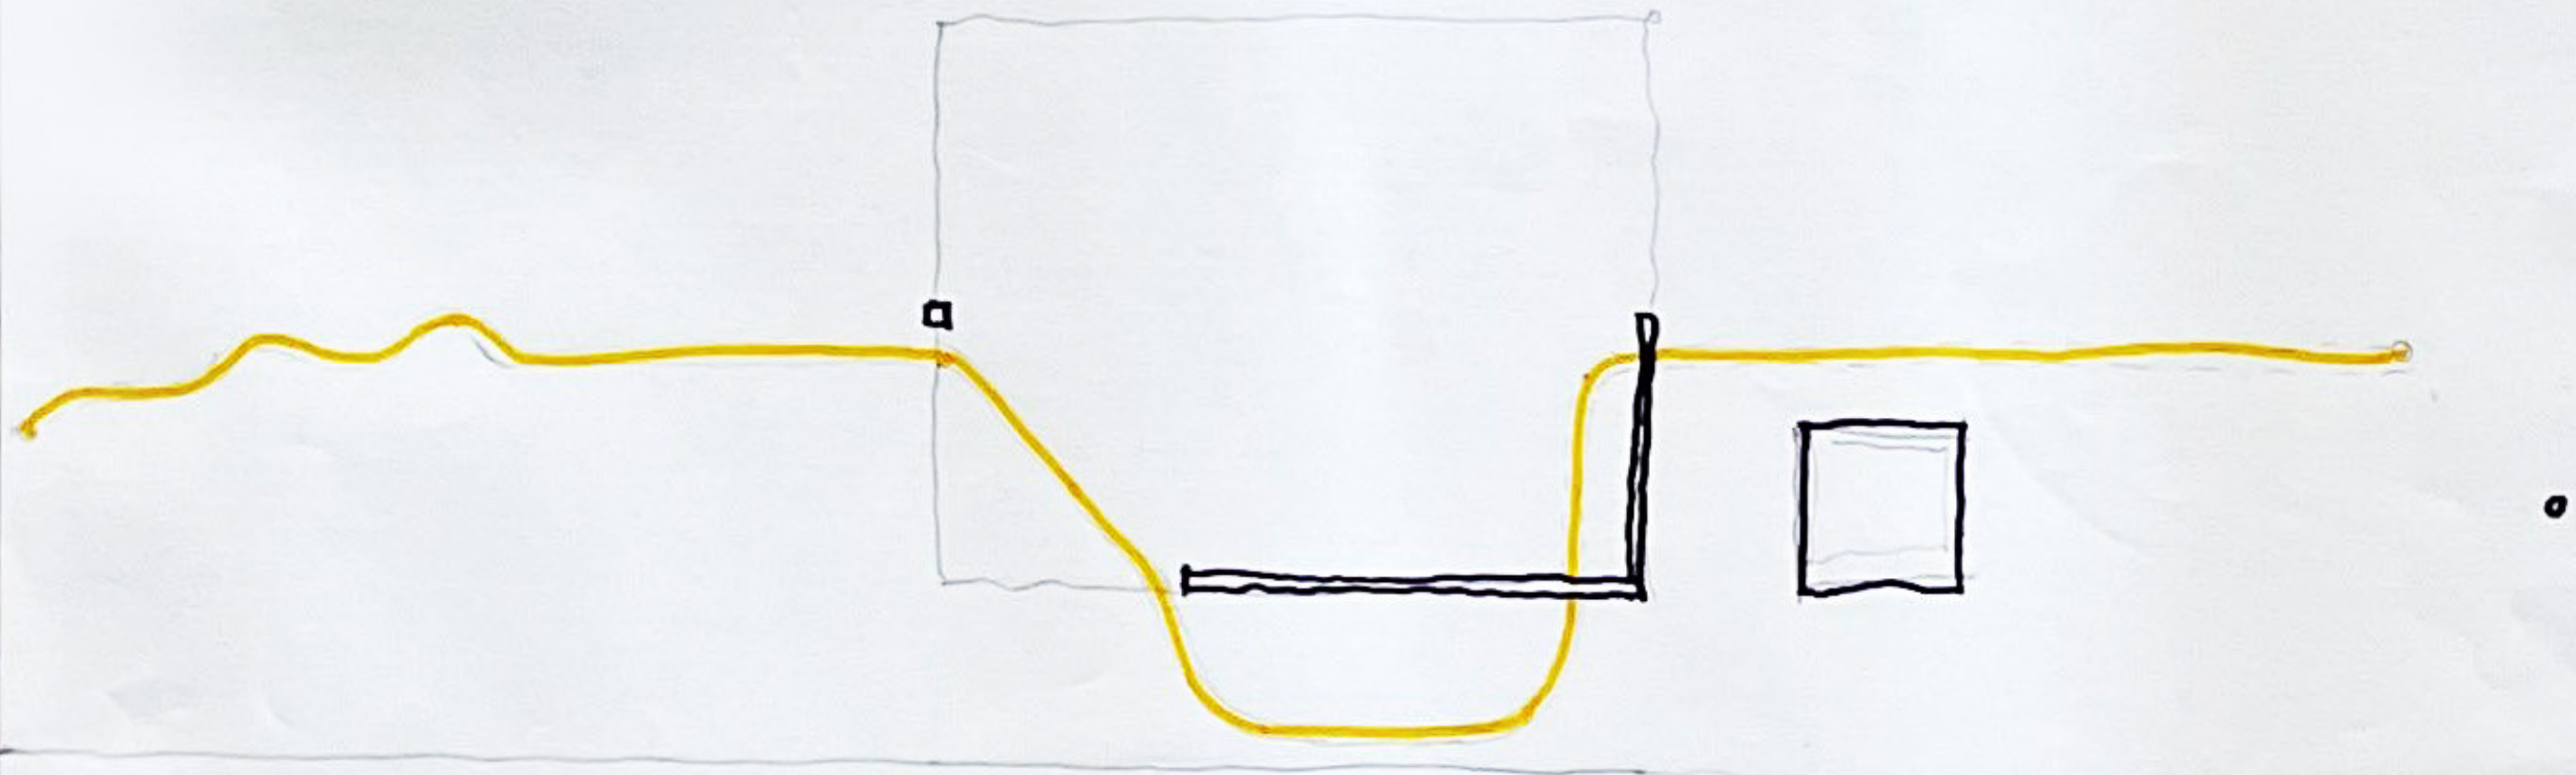

DISTINCT HANDRAILS RESPONDING TO SITE...

CONNECTING MOMENTS WITHIN BANALITY...

ADDRESSING STREET AND PEDESTRIAN...

WAYPOINTS TO THE NEXT DESTINATION...

A horizontal line is drawn across the lower portion of the page. The right-hand portion of this line is highlighted in a bright yellow color, while the rest of the line is a thin, dark grey or black stroke.

Serpent Waypoint

GROUND PLAN
SCALE 1:20

Serpent Waypoint

LONGITUDINAL ELEVATION

SCALE 1:20

1:20 Model