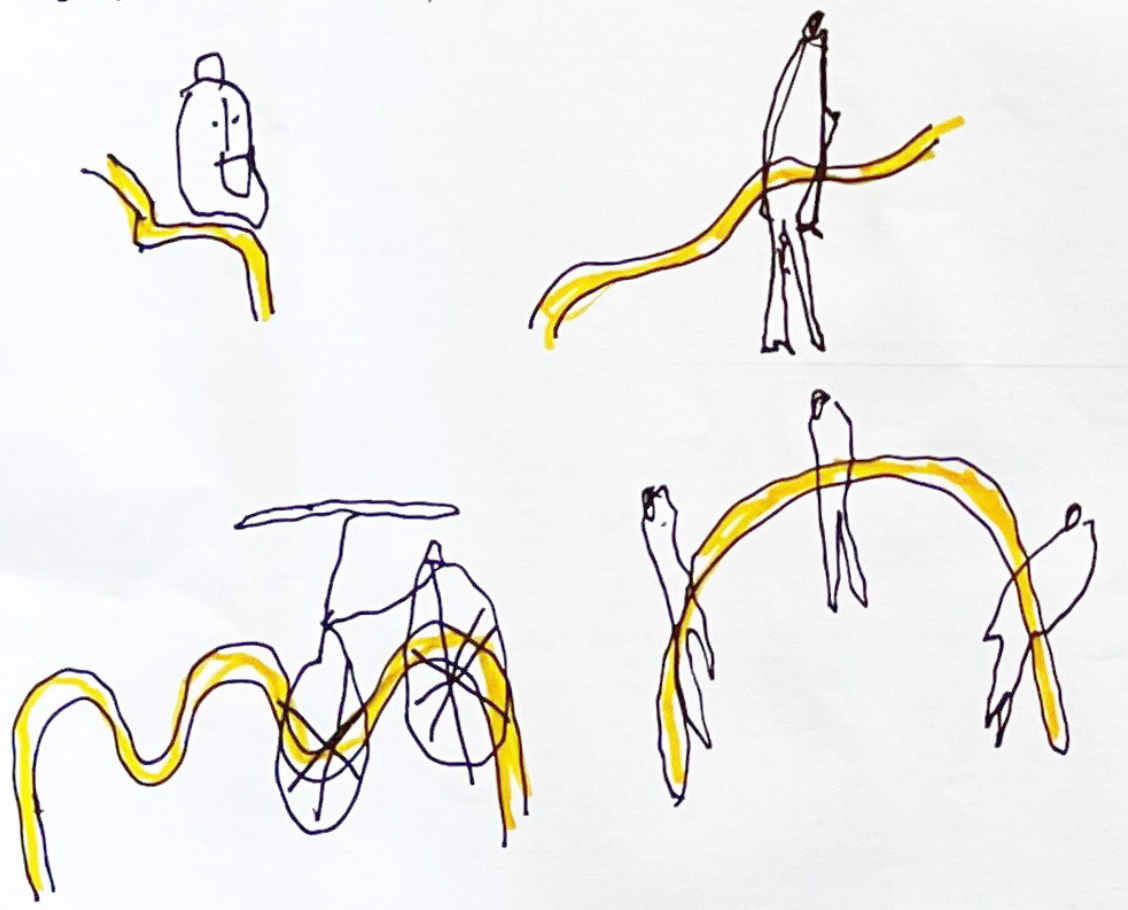

DISTINCT HANDRAILS RESPONDING TO SITE...

CONNECTING MOMENTS WITHIN BANALITY...

ADDRESSING STREET AND PEDESTRIAN...

WAYPOINTS TO THE NEXT DESTINATION...

A horizontal line is drawn across the lower portion of the page. The right-hand portion of this line is highlighted in a bright yellow color, while the rest of the line is a thin, dark grey or black stroke.

Serpent Waypoint

GROUND PLAN
SCALE 1:20

Serpent Waypoint

LONGITUDINAL ELEVATION

SCALE 1:20

1:20 Model