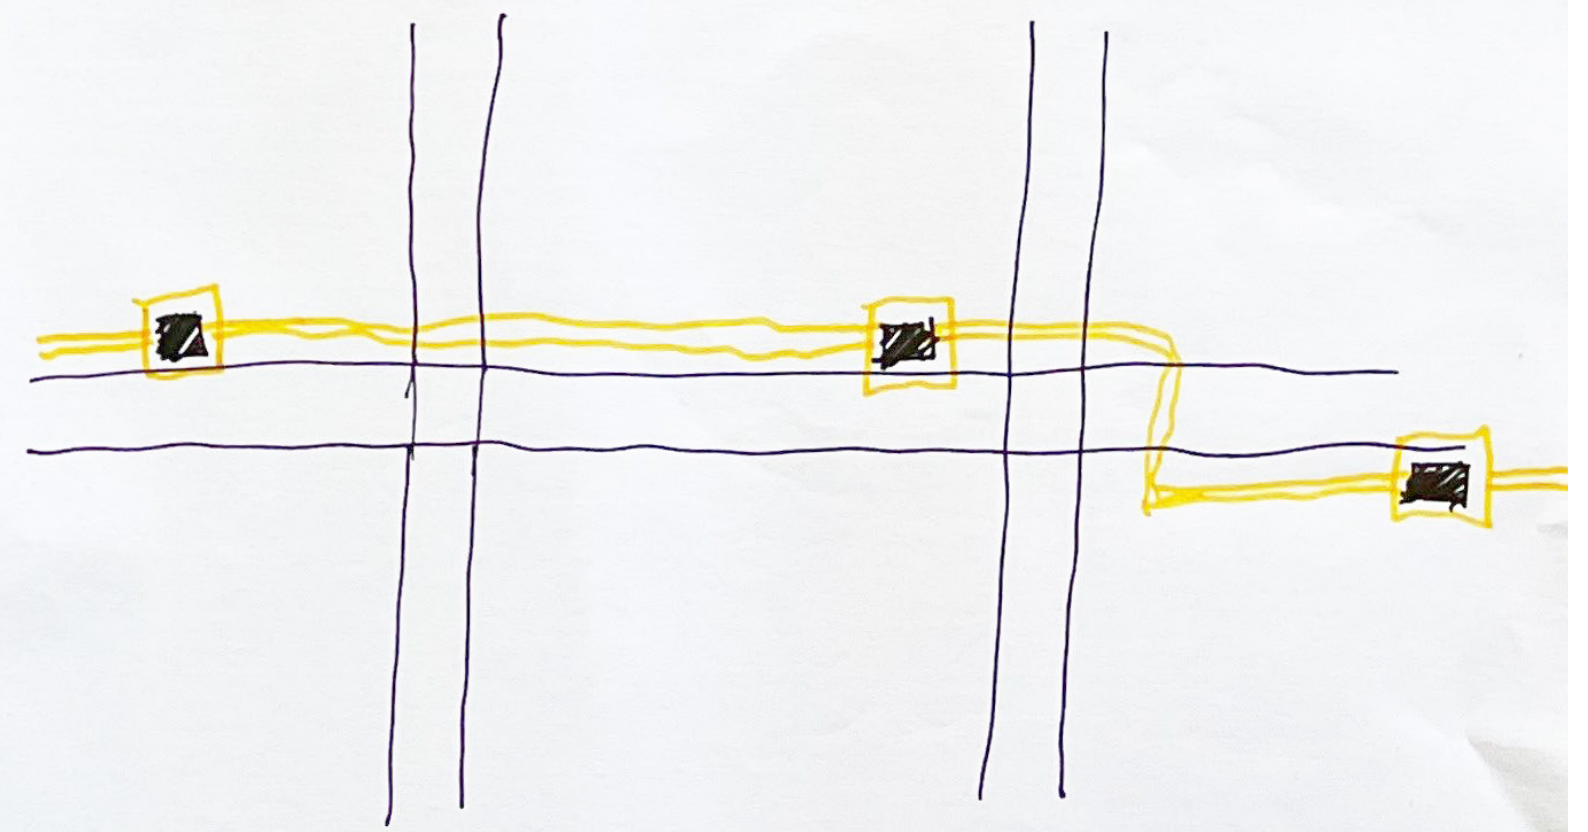

DISTINCT HANDRAILS RESPONDING TO SITE...

CONNECTING MOMENTS WITHIN BANALITY...

ADDRESSING STREET AND PEDESTRIAN...

WAYPOINTS TO THE NEXT DESTINATION...

A horizontal line is drawn across the lower portion of the page. The right-hand portion of this line is highlighted in a bright yellow color, while the rest of the line is a thin, dark grey or black stroke.

Serpent Waypoint

GROUND PLAN
SCALE 1:20

Serpent Waypoint

LONGITUDINAL ELEVATION

SCALE 1:20

1:20 Model