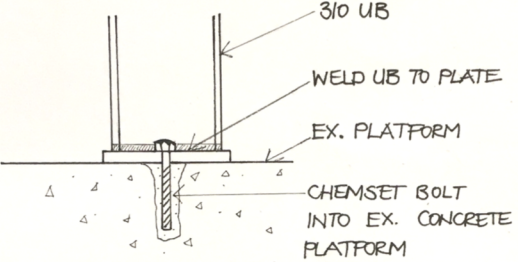

Sundial roof shows the passage of time

Swetha Bhupathi
Mandy Kovarskis

Classics

Observation of events of the day

Passage of time

- Materials
- Steel I-beam
- Timber inlays
- Marine cable for leaf canopy

UB TO EX. PLATFORM
SCALE 1:20

SECTION (FRAME 2) SCALE 1:50