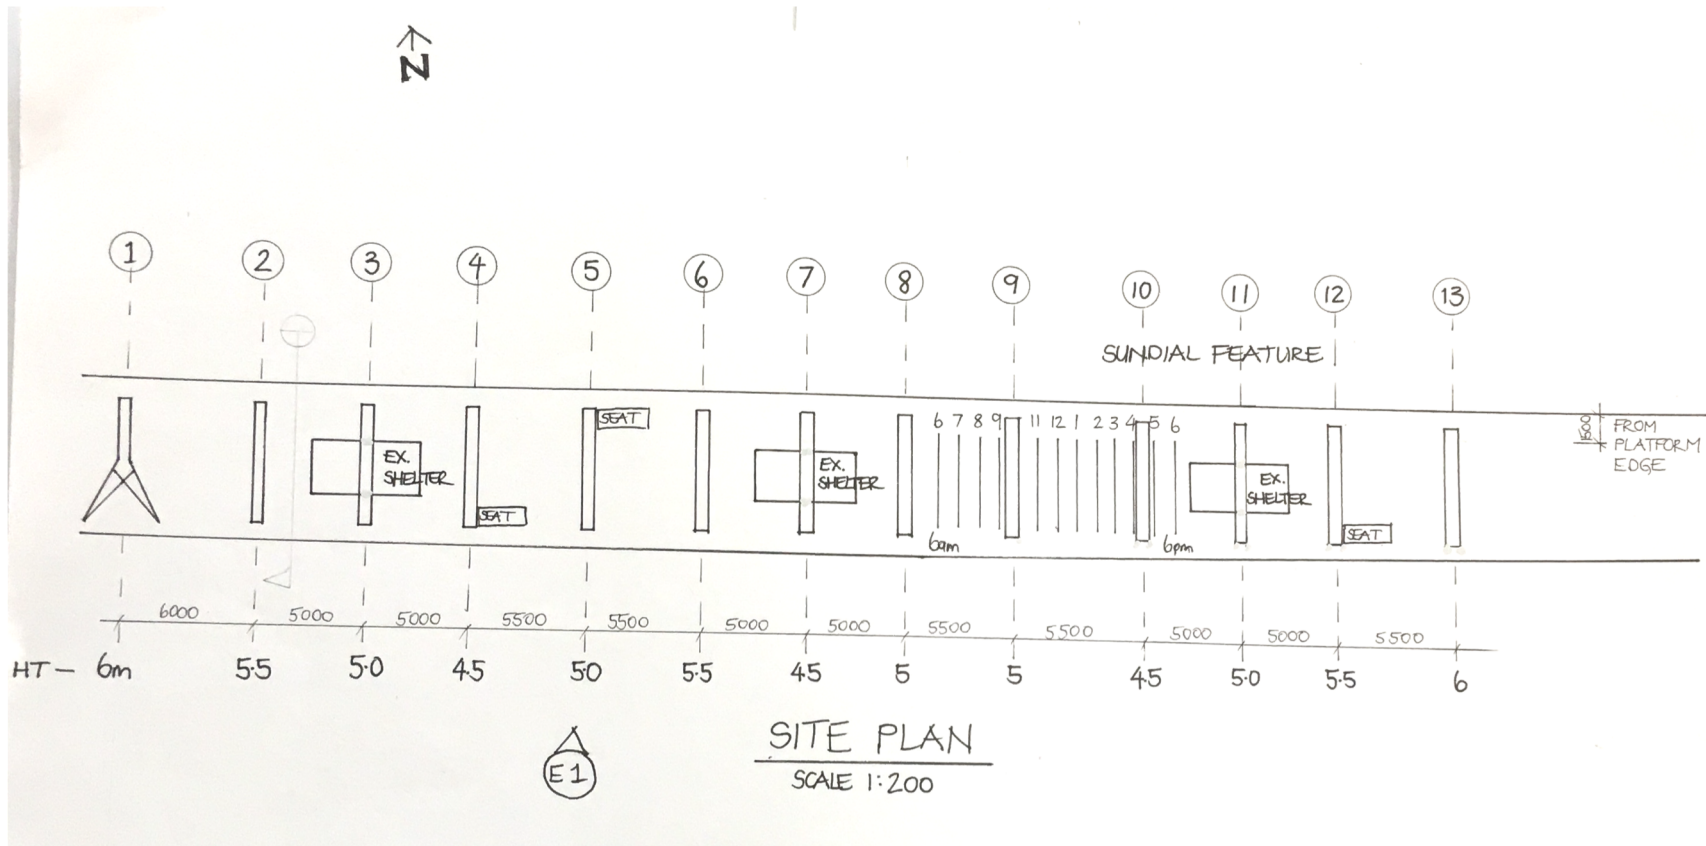

Gola Pagola

Intent

Increase amenity

Flowing shape offsets the flat landscape
from a distance

Ribs create opportunities for moments along
the length of the platform

Site is bare and full sun, we offer shade and
protection from elements

Sundial roof shows the passage of time

Swetha Bhupathi
Mandy Kovarskis

Classics

Observation of events of the day

Passage of time

- Materials
- Steel I-beam
- Timber inlays
- Marine cable for leaf canopy

UB TO EX. PLATFORM
SCALE 1:20

SECTION (FRAME 2) SCALE 1:50