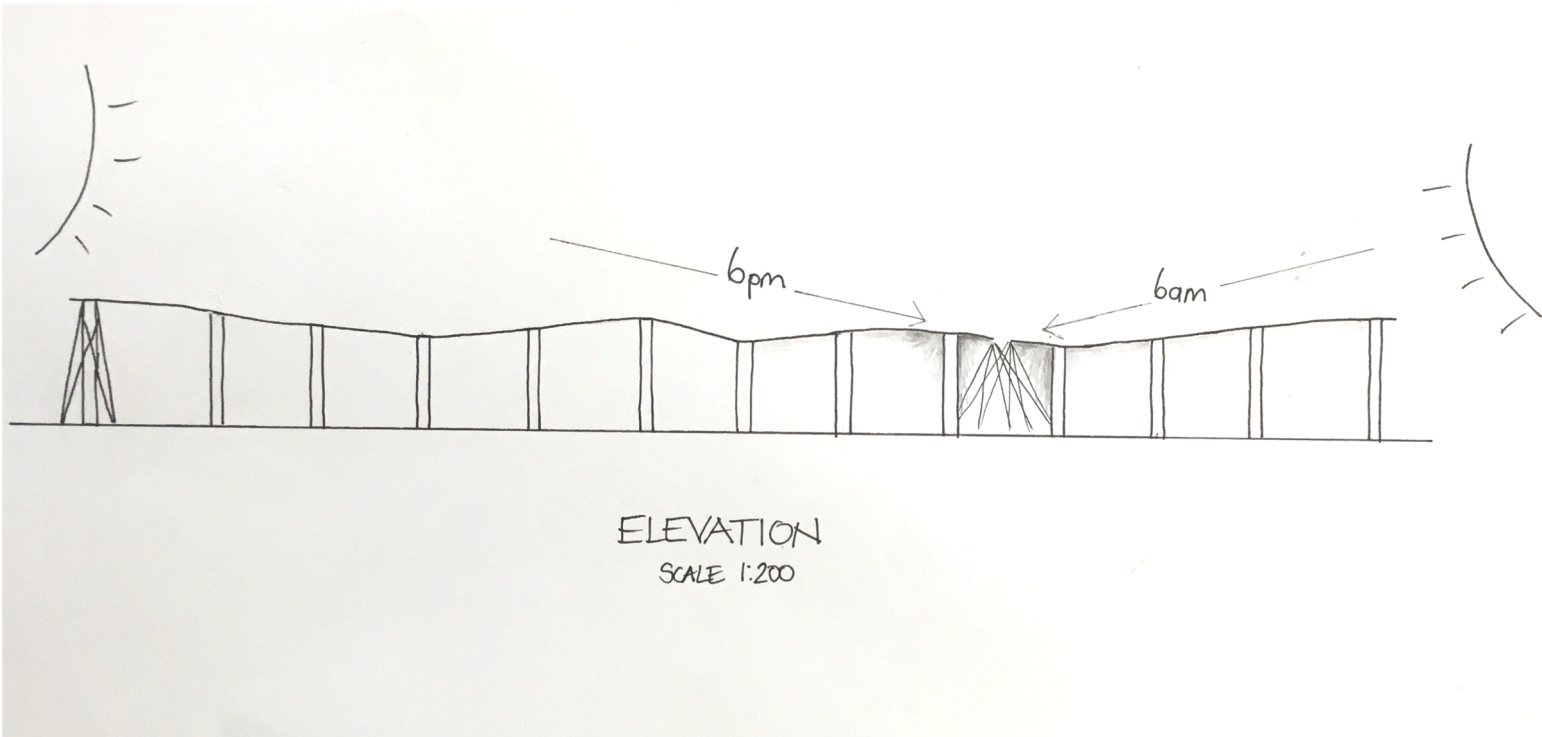

Gola Pagola

Intent

Increase amenity

Flowing shape offsets the flat landscape
from a distance

Ribs create opportunities for moments along
the length of the platform

Site is bare and full sun, we offer shade and
protection from elements

Sundial roof shows the passage of time

Swetha Bhupathi
Mandy Kovarskis

Classics

Observation of events of the day

Passage of time

- Materials
- Steel I-beam
- Timber inlays
- Marine cable for leaf canopy

UB TO EX. PLATFORM
SCALE 1:20

SECTION (FRAME 2) SCALE 1:50