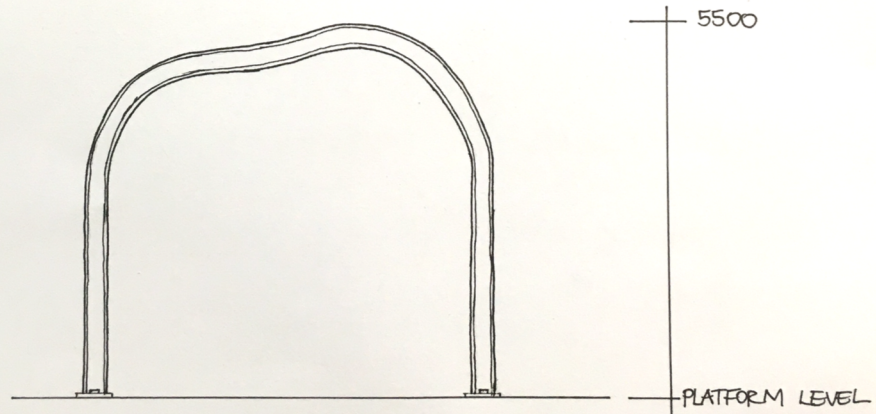

Gola Pagola

Intent

Increase amenity

Flowing shape offsets the flat landscape
from a distance

Ribs create opportunities for moments along
the length of the platform

Site is bare and full sun, we offer shade and
protection from elements

Sundial roof shows the passage of time

Swetha Bhupathi
Mandy Kovarskis

Classics

Observation of events of the day

Passage of time

- Materials
- Steel I-beam
- Timber inlays
- Marine cable for leaf canopy

UB TO EX. PLATFORM
SCALE 1:20

SECTION (FRAME 2) SCALE 1:50